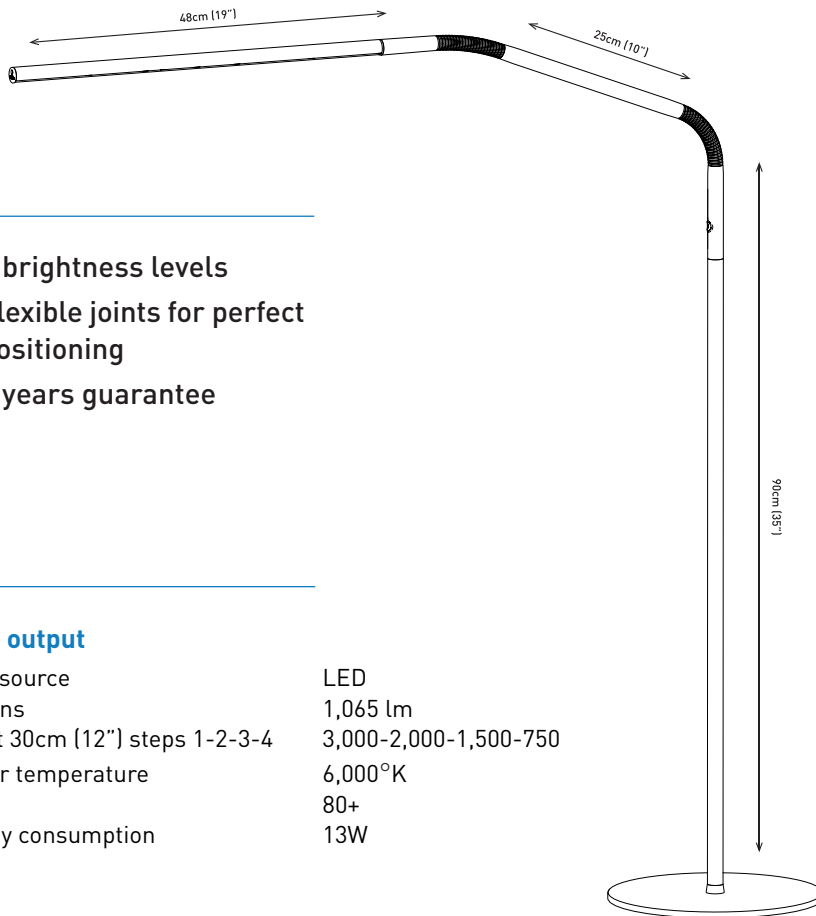

LIGHT QUALITY

ERGONOMICS

DESIGN

daylightcompany.com

LED 6,000°K daylight

3,000 Lux at 30cm (12")

4 brightness levels

Slimline 3™

D35118

FLOOR LAMP

FEATURES

- Aluminium shade with full length diffuser
- Better spread of light and diffusion
- 4 brightness levels
- Flexible joints for perfect positioning
- 2 years guarantee

SPECIFICATIONS

Product information

Weight	3.3kg (7.4lb)
Colour	brushed steel
Cable length	2.4m (94.5")

Light output

Light source	LED
Lumens	1,065 lm
Lux at 30cm (12") steps 1-2-3-4	3,000-2,000-1,500-750
Colour temperature	6,000°K
CRI	80+
Energy consumption	13W

Packaging information

Height	79cm (31")
Width	31cm (12")
Depth	6.6cm (2.6")
Packed weight	4.3kg (9.5lb)
Products per master carton	2

ACCESSORIES

D91707 Magnifying arm

- 13cm (5") diameter rimless lens, 1.75X magnification (3 diopters), clip-on flexible arm with 57cm (22.4") maximum reach