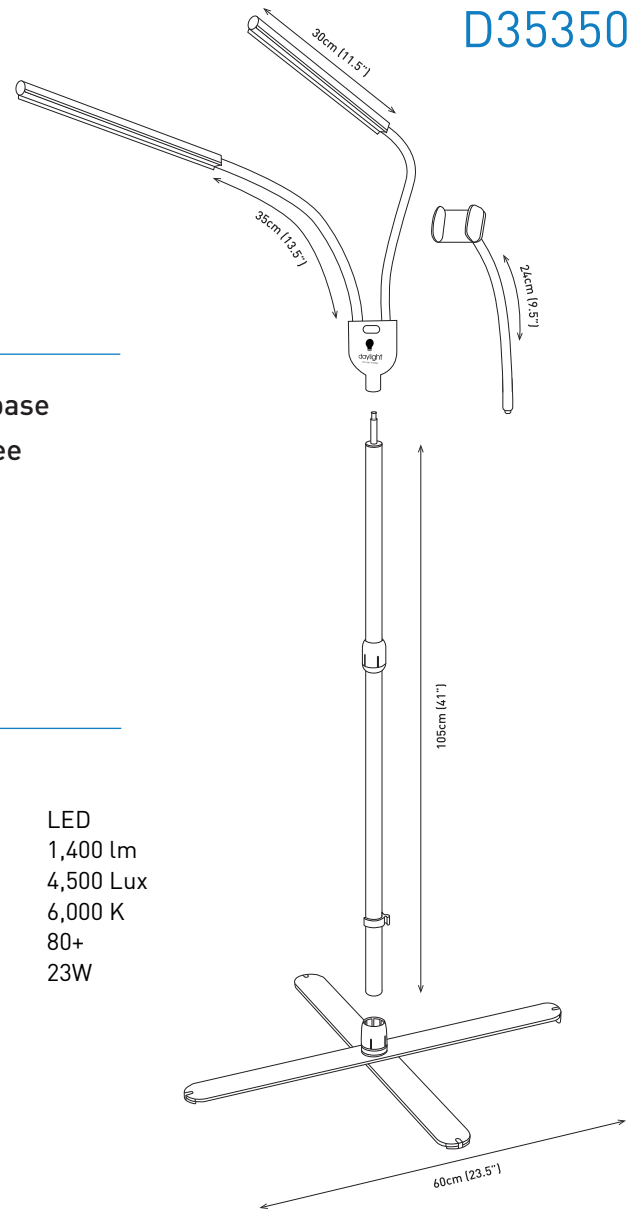

## FLOOR LAMP

D35350

#### Product information

Height	135cm (53")
Width	90cm (35")
Depth	57cm (22")
Weight	2.4kg (5.3lb)
Colour	silver/black
Cable length	3.5m

#### Light output

Light source	LED
Lumens	1,400 lm
Lux at 30cm (12")	4,500 Lux
Colour temperature	6,000 K
CRI	80+
Energy consumption	23W

#### Packaging information

Height	61.5cm (24")
Width	31.5cm (12.4")
Depth	9cm (3.5")
Packed weight	2.8kg (6.2lb)
Products per master carton	4